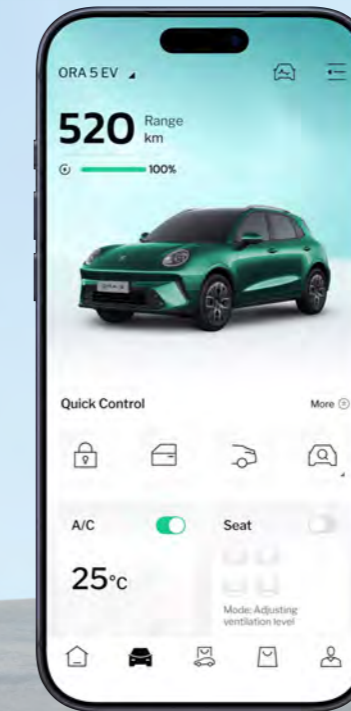

- Hill Start Assist & Hill Descent Control (HSA | HDC)
- 360 Degree Surround View Camera with Body Transparent View
- Tire Pressure Monitoring System (TPMS)
- Adaptive Cruise Control with Intelligent Cornering (Intelligent ACC)
- Forward Collision Warning (FCW)
- Auto Emergency Braking (AEB)
- Traffic Sign Recognition (TSR)
- Speed Limit Warning Function (SLWF)
- Lane Center Keep (LCK)
- Lane Departure Warning (LDW)
- Lane Keeping Assist System (LKAS)
- Lane Change Assist (LCA)*
- Blind Spot Detection (BSD)*
- Door Open Warning (DOW)*
- Emergency Lane Keeping (ELK)*
- Rear Cross Traffic Alert (RCTA)*
- Rear Cross Traffic Braking (RCTB)*
- Rear Collision Warning (RCW)*
- Front Cross Traffic Alert (FCTA)*
- Front Cross Traffic Braking (FCTB)*

INTELLIGENT CONNECTIVITY

Effortlessly connect to everything you need at your fingertips. Control your vehicle via your smartphone with future-ready innovation, enhancing your journey and digital lifestyle to a new level of sophistication.

INTELLIGENT APPLICATION

- Find Car (Horn and Flashing Lights)
- Electronic Boundary
- Tire Temperature Pressure Monitoring
- Sunroof Status Monitoring
- Battery Charging Status Monitoring
- Door Status Monitoring Door Lock/Unlock
- 12V Battery Low Warning
- Air Condition Status Monitoring Turn on/off Air Condition
- Cabin Window Status Monitoring Window Closing

VOICE COMMAND ระบบคำสั่งเสียง

- Phone call
- Air Condition
- Seat Ventilation
- Music and Radio
- Navigation
- Weather
- Panoramic Glass Roof Windows

The New ERA SMART CONNECTION

Digital Life, Effortless. Convenience, Redefined.