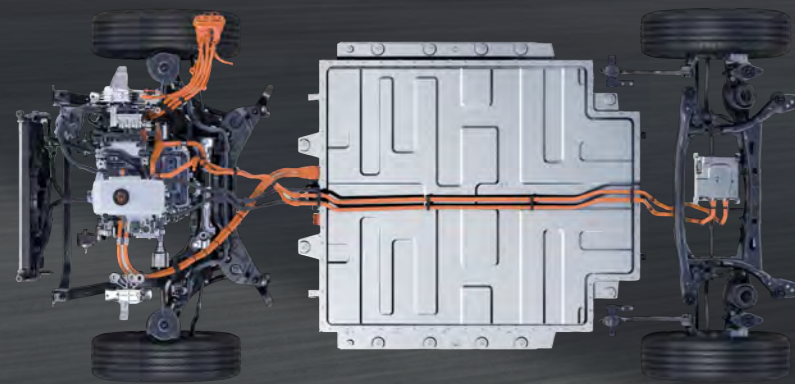

9 speakers delivering immersive surround sound.*

*Refer to technical specifications and standard equipment for details.

The New ERA

PERFORMANCE

Up to
520 km
driving range*

Charging Capability

AC Charging up to