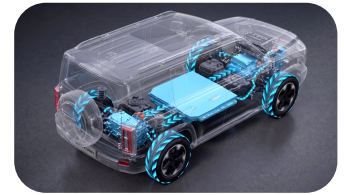

FEATURE HIGHLIGHTS

Hi4 All-Wheel Drive with 7 Drive Modes

Up-to 105km EV Range

V2L Capability and CCS2 DC Fast Charging

Full Size Spare Tire

COLORS AVAILABLE

Stealth Gray

Iceberg White